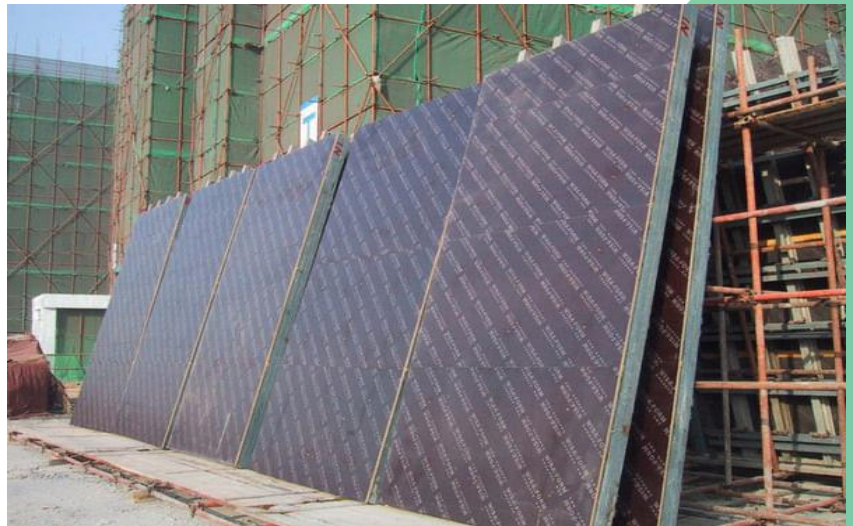

FILM-FACED PLYWOOD

Film face	• Brown/Black • Plain/Logo printed
Core	Acacia, Rubber, Eucalyptus, Combi
Glue	• MUF, Phenol/WBP • Formaldehyde emission standard: Super E0, E0, E1, E2
Dimensions	Length x width: 2440 x 1220mm or as request Thickness: 5-36mm Tolerance: 0.3 – 0.5mm
Cartificate	CARB P2, FSC
Moisture content	Below 14%